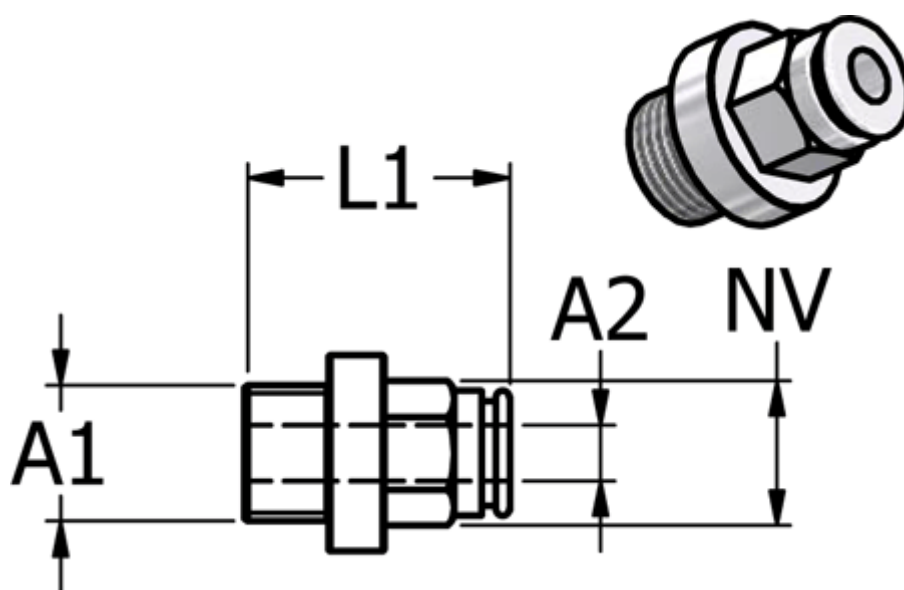

Article number: 58684501410

Description: Metal Push-in fitting 845.014-10, Ø10-G 1/4"
Straight union with FPM O-ring

Measures

Ext. hose diameter A2	= 10
L1	= 29
NV	= 16
Thread A1	= G 1/4"